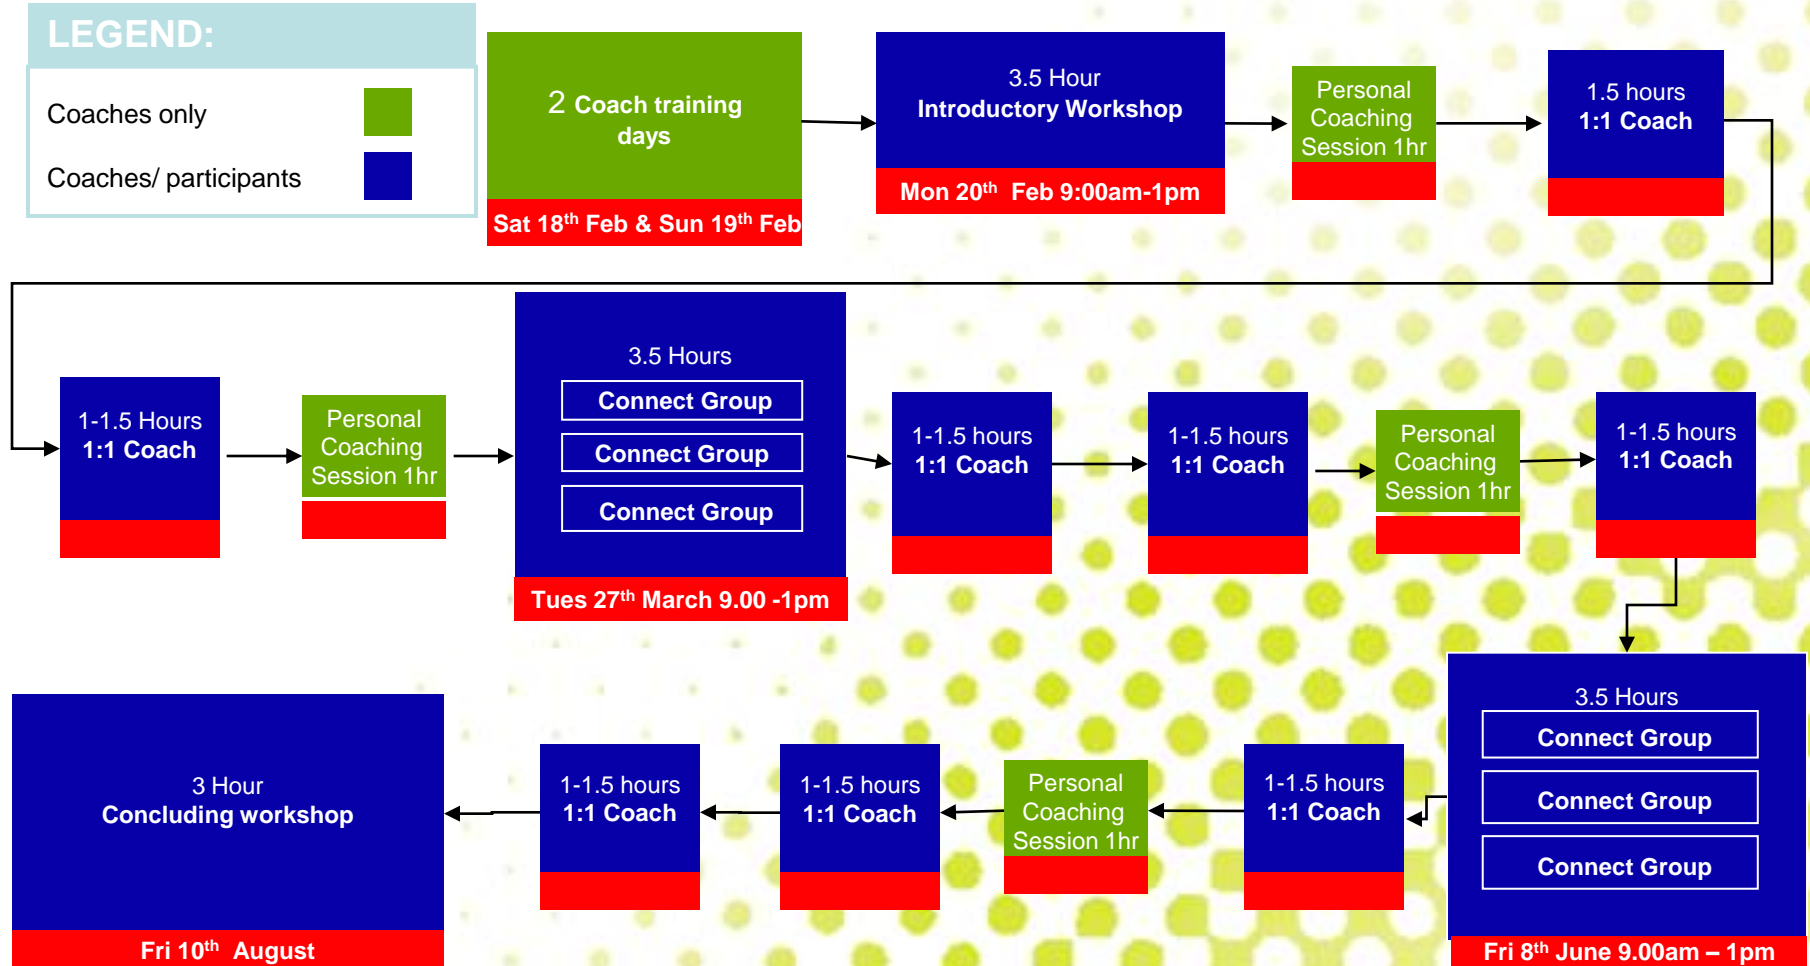

What does

Max Potential involve in 2012?

LEGEND:

Coaches only

Coaches/ participants

Ongoing access to FAA coach support via email and phone